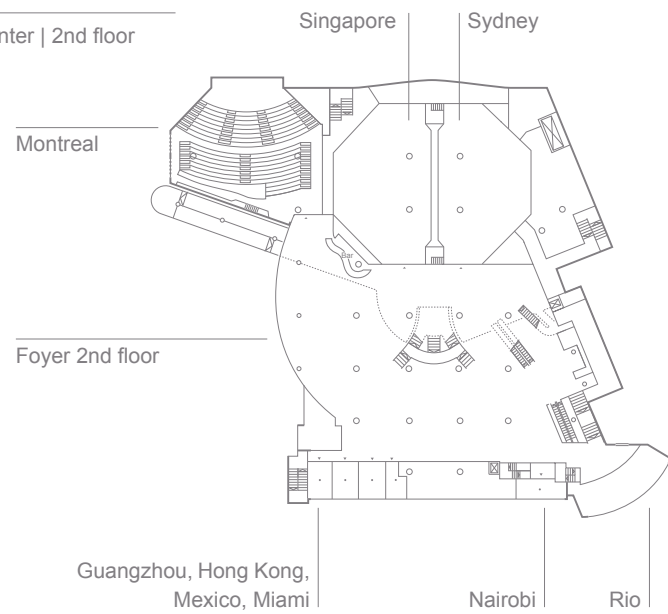

### Rooms

- 1 Guangzhou
- 2 Hong Kong
- 3 Mexico
- 4 Miami
- 5 Nairobi
- 6 Rio
- 7 Singapore
- 8 Sydney
- 9 Montreal
- 10 Foyer

2nd floor | Hall 4.2

1st floor | Hall 4.1

### Rooms

- 1 Lima
- 2 Darwin
- 3 Kairo 1-3
- 4 Boston 1-3
- 5 Shanghai 1-3
- 6 Delhi

Ground floor | Hall 4.0  
Modular rooms

Congress Center Basel

Basement | Hall 4.U

Congress Center | 3rd floor

Congress Center | 2nd floor

Congress Center | 1st floor

Congress Center | Ground floor

Ground floor Hall 1 | Event Hall

Congress Center | Basement

Congress Center Basel  
MCH Swiss Exhibition (Basel) Ltd.  
4005 Basel, Switzerland

T +41 58 206 28 28  
F +41 58 206 21 85