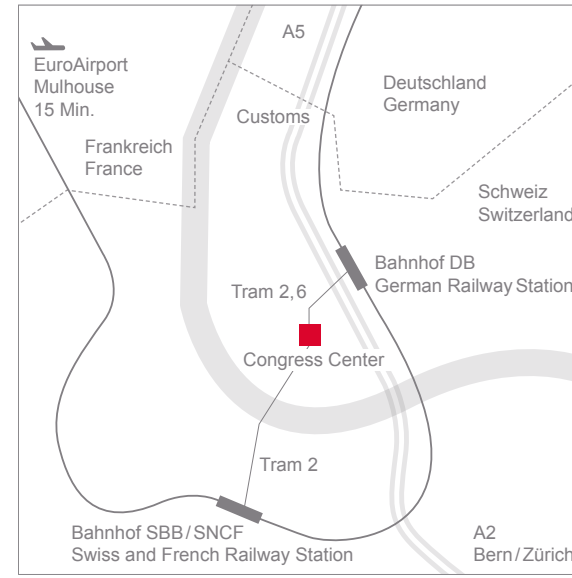

## Ten reasons to opt for the Congress Center Basel

- > Basel is at **the heart of Europe, located compactly at the point** where France, Germany and Switzerland all meet.
- > Basel can easily be reached by air (EuroAirport Basel-Mulhouse-Freiburg), by rail (an international hub for Europe's high-speed rail systems), or by car. Direct rail links from Zurich international airport to Basel within 1 hour.
- > The Congress Center Basel is located **in the heart of the city of Basel**, directly adjacent to Messe Basel, surrounded by a wide range of outstanding restaurants and good shopping opportunities.
- > **8 800 hotel rooms**, 1000 of which are within walking distance of the Congress Center Basel; all the other hotels can be reached by public transport in a maximum of 20 minutes.

Situated at the heart of Europe, compactly where three countries meet

Bridge over the Rhine in Basel

- > **Location of a large number of globally leading companies** in the pharmaceuticals, agrochemicals, medical engineering, logistics, finance, IT and communications sectors (including GABA International, Straumann, Novartis, Hoffmann-La Roche, Actelion etc.).
- > As Switzerland's most dynamic economic region and one of the most productive and innovative worldwide, Basel is a key location for the up-and-coming **life sciences industry**.
- > Basel is Switzerland's **oldest university city** (more than 550 years) and one of Europe's leading **teaching and research locations** for the life sciences, medical research, energy engineering and cultural sciences.

Free tram rides for all hotel guests

Centrally located in the city

A key international life-sciences location