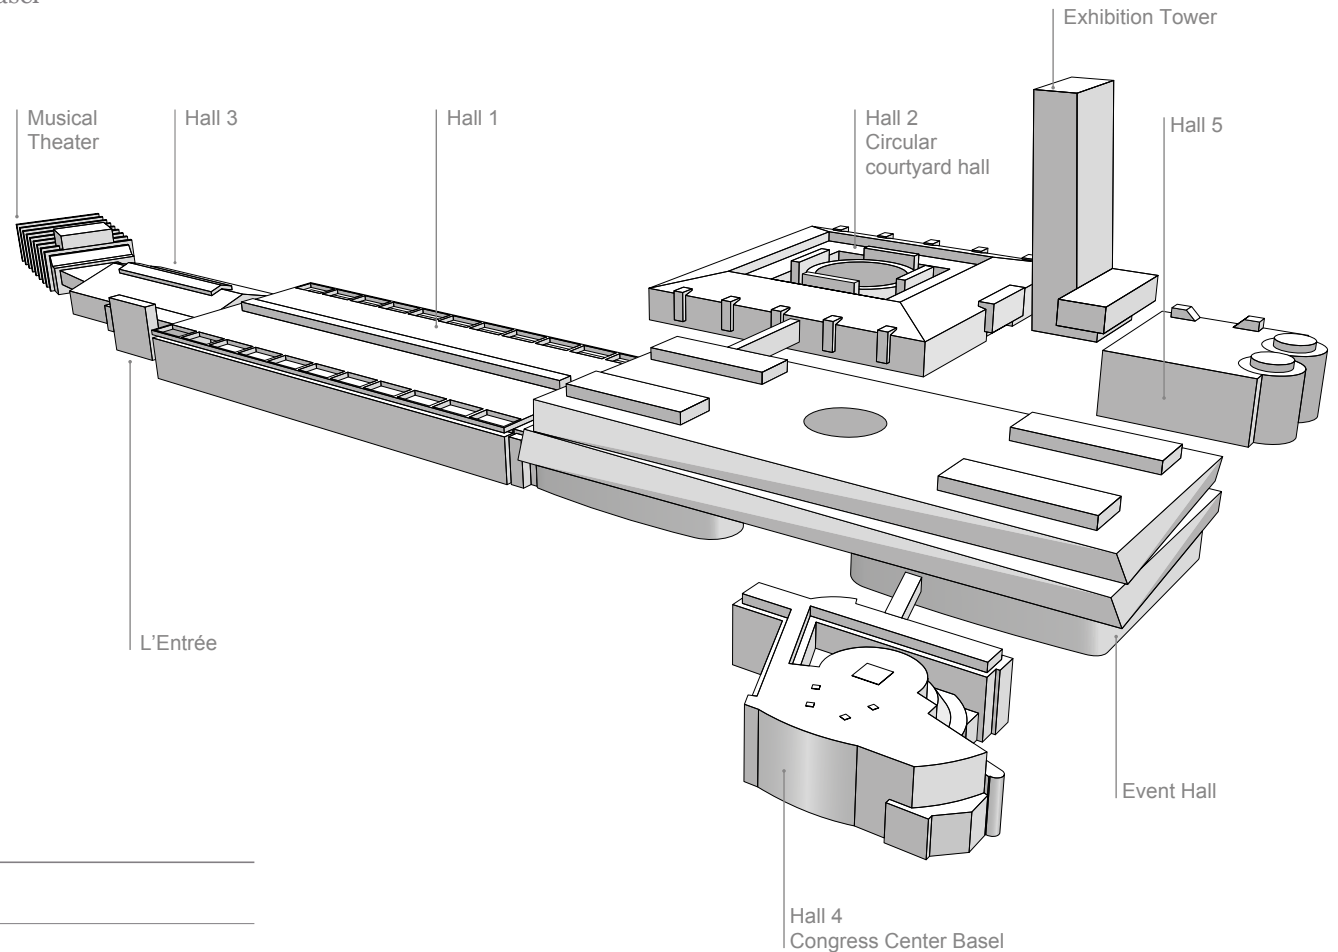

Messe Basel

The Congress Center Basel is located in the heart of the city, right next to Messe Basel. The exhibition complex designed by architects Herzog & de Meuron was brought into operation in 2013 and combines functionality and aesthetics in the perfect manner. Our facilities are supplemented by the Musical Theater Basel (1500 seats) and the different-sized exhibition halls at Messe Basel alongside (holding up to 10 000 people).

Messe Basel: Facts and Figures

Exhibition area, gross	141 000 m²
Exhibitions (annually)	20 to 25
Exhibitors (annually)	6 000 to 8 000
Visitors (annually)	approx. 1 million
Miscellaneous events in the exhibition halls (annually)	15 to 20
Parking spaces in the Messe Basel car park	1 200