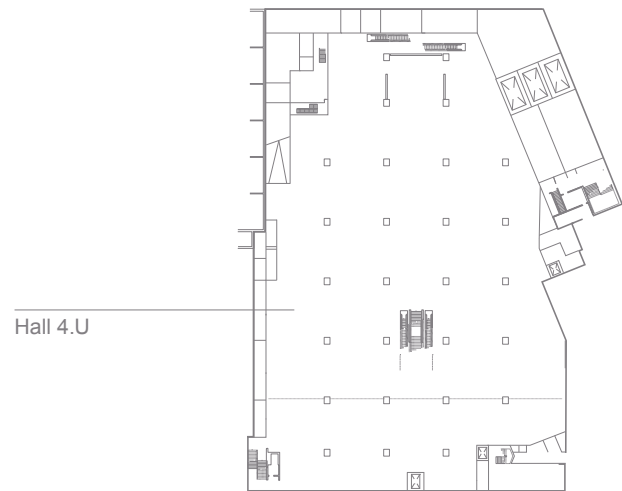

### Rooms

- 1 Lima
- 2 Darwin
- 3 Kairo 1-3
- 4 Boston 1-3
- 5 Shanghai 1-3
- 6 Delhi

Ground floor | Hall 4.0  
Modular rooms

Congress Center Basel

Basement | Hall 4.U

Congress Center | 3rd floor

Congress Center | 2nd floor

Congress Center | 1st floor

Congress Center | Ground floor

Ground floor Hall 1 | Event Hall

Congress Center | Basement

Congress Center Basel  
MCH Swiss Exhibition (Basel) Ltd.  
4005 Basel, Switzerland

T +41 58 206 28 28  
F +41 58 206 21 85