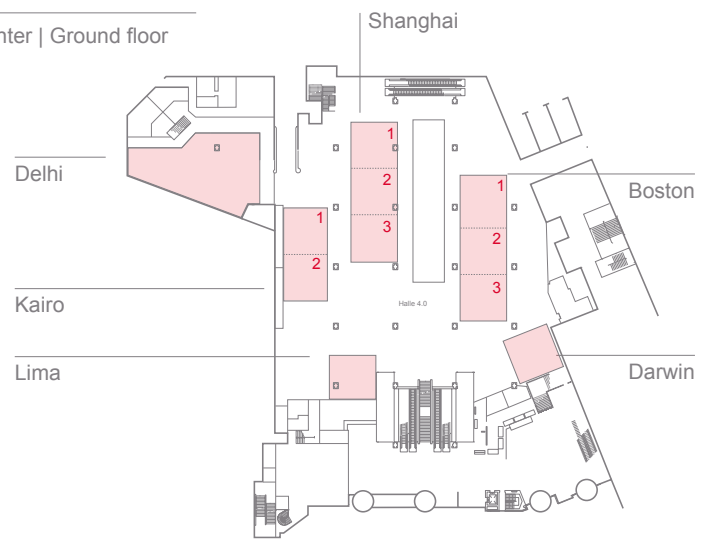

### Rooms

- 1 Osaka
- 2 Samarkand
- 3 San Francisco
- 4 Foyer

3rd floor | Hall 4.3

### Rooms

- 1 Guangzhou
- 2 Hong Kong
- 3 Mexico
- 4 Miami
- 5 Nairobi
- 6 Rio
- 7 Singapore
- 8 Sydney
- 9 Montreal
- 10 Foyer

2nd floor | Hall 4.2

1st floor | Hall 4.1

### Rooms

- 1 Lima
- 2 Darwin
- 3 Kairo 1-3
- 4 Boston 1-3
- 5 Shanghai 1-3
- 6 Delhi

Ground floor | Hall 4.0  
Modular rooms

Congress Center Basel

Basement | Hall 4.U

Congress Center | 3rd floor

Congress Center | 2nd floor

Congress Center | 1st floor

Congress Center | Ground floor

Ground floor Hall 1 | Event Hall

Congress Center | Basement

Congress Center Basel  
MCH Swiss Exhibition (Basel) Ltd.  
4005 Basel, Switzerland

T +41 58 206 28 28  
F +41 58 206 21 85